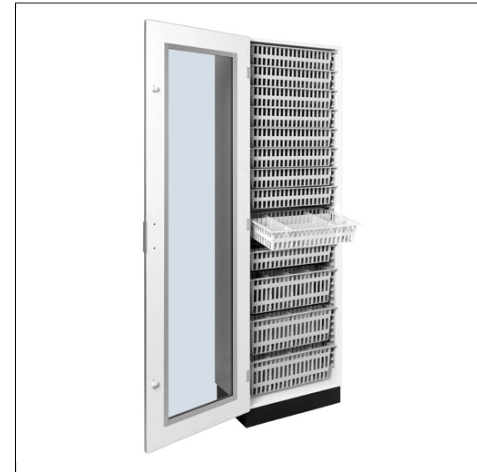

Product Data Sheet

28/3/2018

TopLine Cabinets - Glass Door

FEATURES

- Cabinets for use with 300 x 400mm/600 x 400mm modular trays & baskets
- Melamine construction with laminate/glass doors
- Rounded edges on doors with anodised aluminium edging
- Anodised aluminium handles
- 270 degree opening hinges
- Available to suit 300, 400 or 600mm insertions
- Type A - 600mm Insertion (600 x 400mm)
- Type B - 400mm Insertion (600 x 400mm)
- Type D - 400mm insertion (300 x 400mm)
- Choice of tray/basket support
- VarioTilt panel for horizontal insertion
- Perforated rails for telescopic runners
- Floor mounted cabinets supplied with a fixed plinth fitted with adjustable feet
- Plinth protected using a rubber extrusion, forming a seal between the cabinet and floor

STANDARD COLOURS

- Body - Grey
- Doors/Drawers/Roller Shutters - Grey

PRODUCT LINK

<http://www.bristolmaid.com/product.asp?CAT_ID=379&P_ID=709>

4ATLTC21GDL